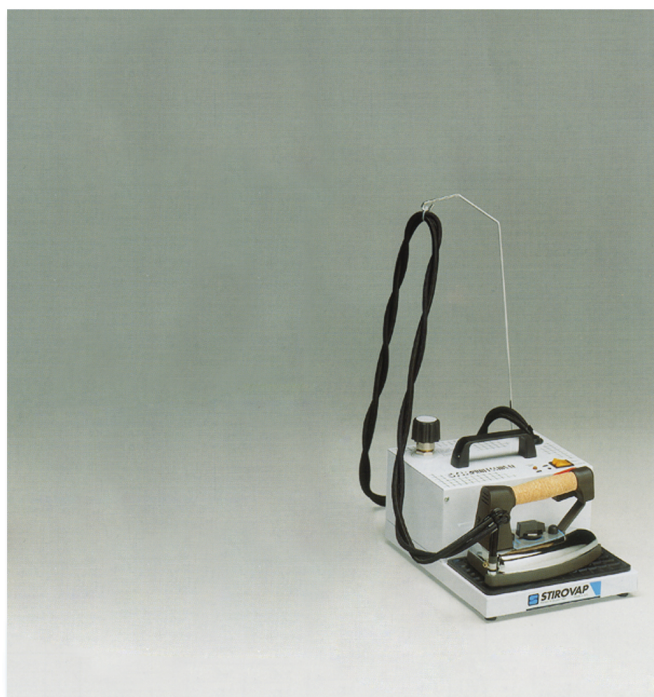

MODEL 375 - 376

Model 375: it is a steam boiler for domestic use with a manual water filling and with the capacity of 1 liters.

Aisi 304 stainless steel boiler, element thermic guard, double switch of impulse for boiler element and iron element, iron with cork covered handle; the lightness and the compactness are the distinctive which, with an extreme simplicity in the work make the boiler an ideal unit which all families cannot miss.

Model 376: it is a boiler with the same distinctive than the Model 375 but with the capacity of 2 liters and controlling pressure gauge.

Model	Power	Volumetry Capacity	Water Capacity	Boiler Heating	Iron Heating	Weight	Dimension
375	230 V	1,70 Lt.	1,00 Lt.	1.000 W	800 W	7,30 Kg	330 x 250 x 210(h) mm
376	230 V	2,00 Lt.	1,30 Lt.	1.000 W	800 W	8,00 Kg	330 x 260 x 245(h) mm